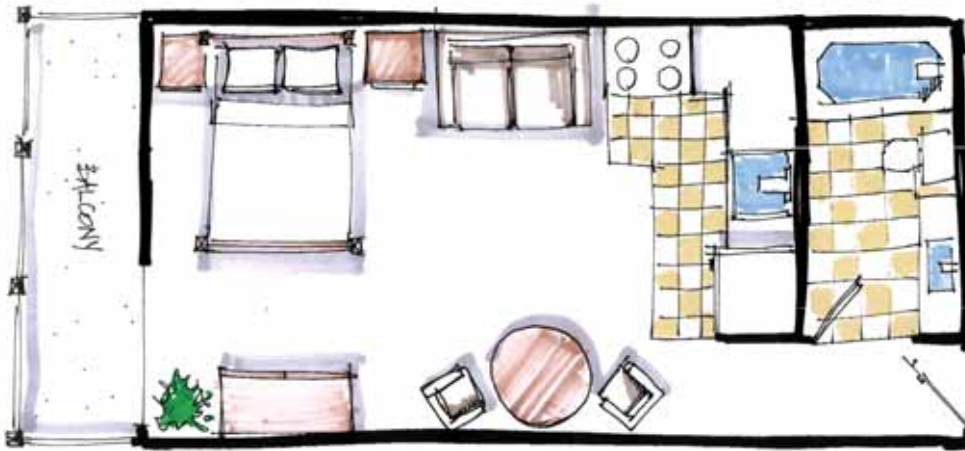

### Suites

- 32 fully furnished bachelor suites
- Range in sizes from 300 – 450 sq. ft.
- Full kitchen
- Full bath
- Large private balcony
- Exceptional maid service
- Cable TV
- Private phone line
- High-speed Internet connection
- Climate controls including air conditioning
- Complete linens and kitchenware